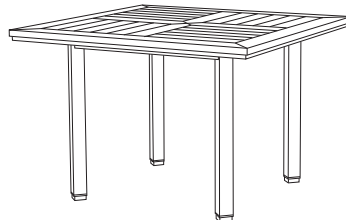

**GT-1006**  
**Paradiso 94" Rectangular Dining Table**  
94"W × 41.75"D × 29.75"H

**GIATI**  
DESIGNS BY MARK SINGER

GIATI DESIGNS, INC.  
Santa Barbara, California  
Tel 805.684.8349 Fax 805.684.8359  
[www.giati.com](http://www.giati.com)

# Paradiso Tables

**Square Side Table**  
GT-1070

**42" Square Dining Table**  
GT-1002

**Round Side Table**  
GT-1090

**48" Round Dining Table**  
GT-1012

**60" Round Dining Table**  
GT-1004

**72" Round Dining Table**  
GT-1003

**36" Round Bar Table**  
GT-1016

**36" Square Pedestal Table**  
GT-1015

**36" Square Bar Table**  
GT-1017

**94" Rectangular Dining Table**  
GT-1006